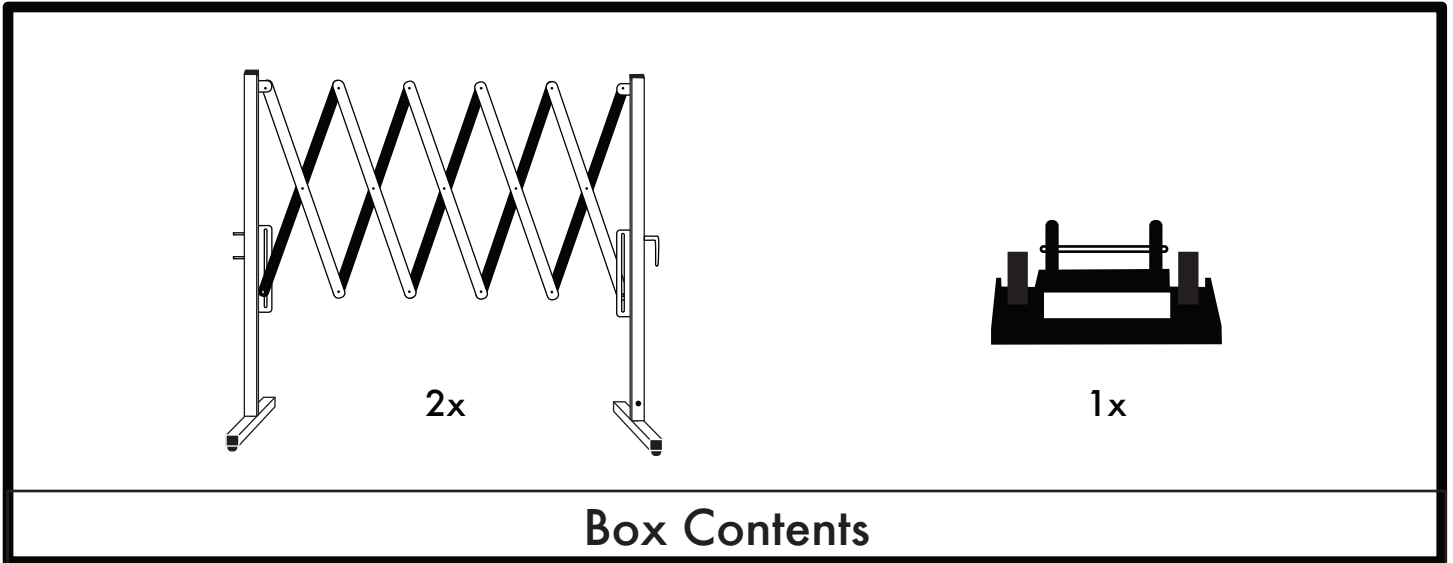

BLOCK-N-ROLL

(FOLDING GATE)

P: 1.800.830.0210
F: 1.800.310.4874

VERSARE
www.versare.com

3236 California St. NE
Minneapolis, MN 55418

1 UNSCREW AND REMOVE A FOOT FROM EACH BARRICADE

2 INSERT LEGS AND RE-SCREW INTO WHEELED BASE