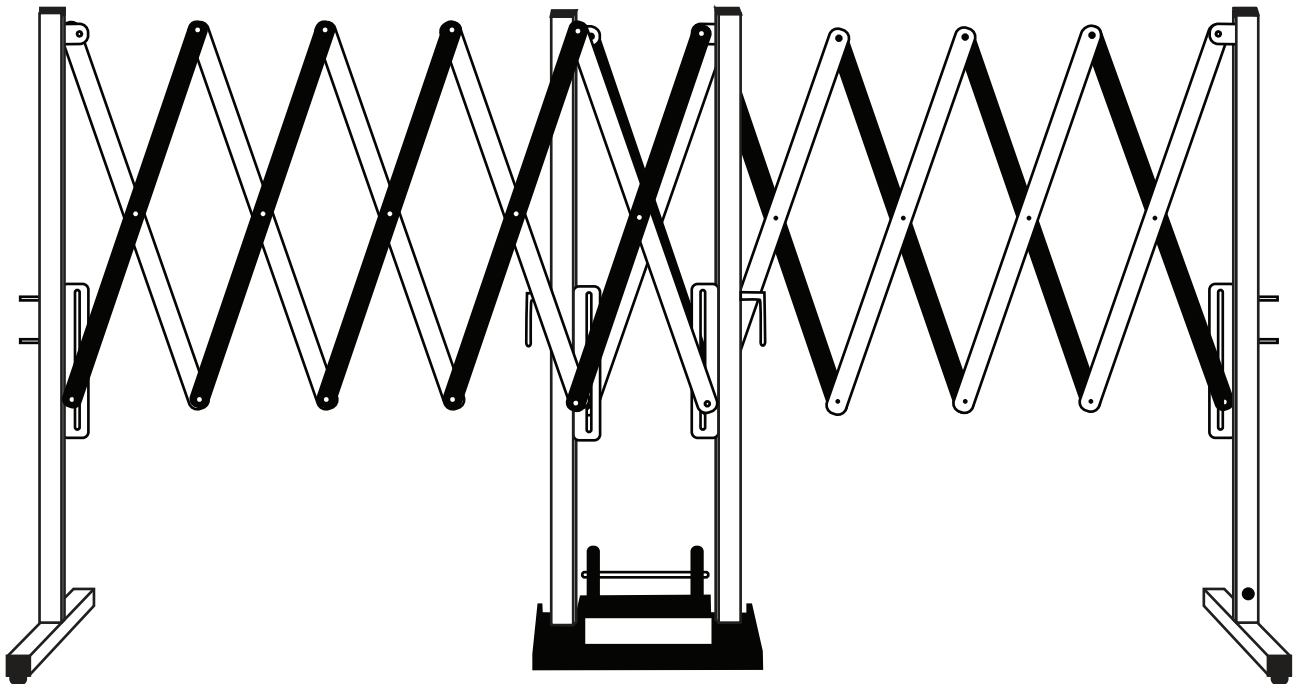

BLOCK-N-ROLL

(FOLDING GATE)

P: 1.800.830.0210
F: 1.800.310.4874

VERSARE
www.versare.com

3236 California St. NE
Minneapolis, MN 55418

1 UNSCREW AND REMOVE A FOOT FROM EACH BARRICADE

2 INSERT LEGS AND RE-SCREW INTO WHEELED BASE