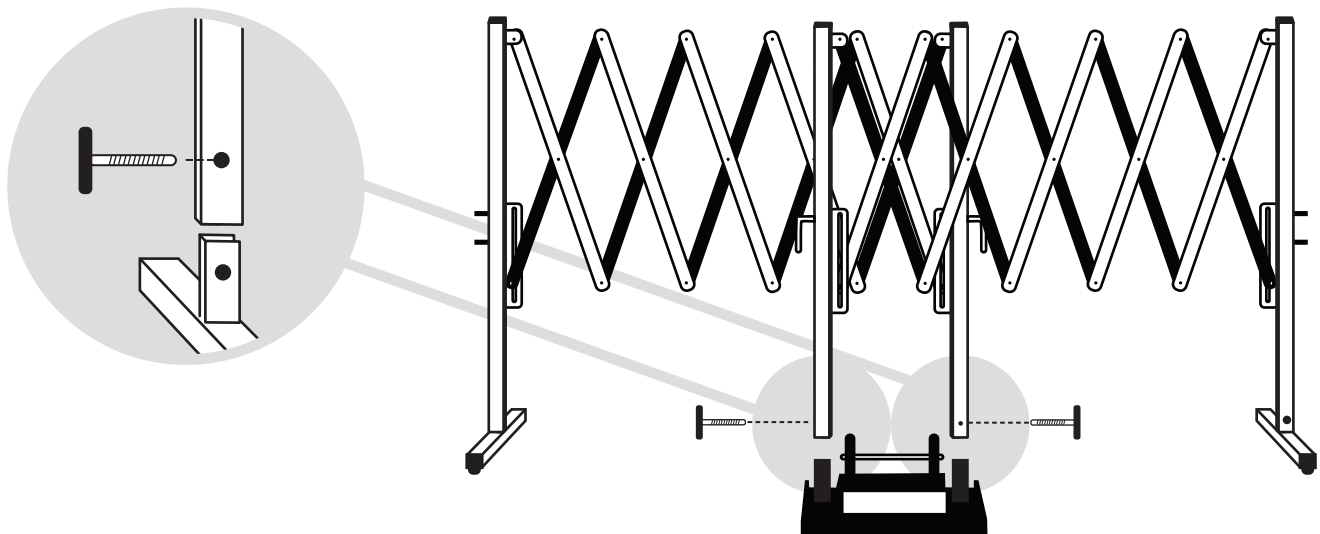

BLOCK-N-ROLL

(FOLDING GATE)

P: 1.800.830.0210
F: 1.800.310.4874

VERSARE
www.versare.com

3236 California St. NE
Minneapolis, MN 55418

1 UNSCREW AND REMOVE A FOOT FROM EACH BARRICADE

2 INSERT LEGS AND RE-SCREW INTO WHEELED BASE