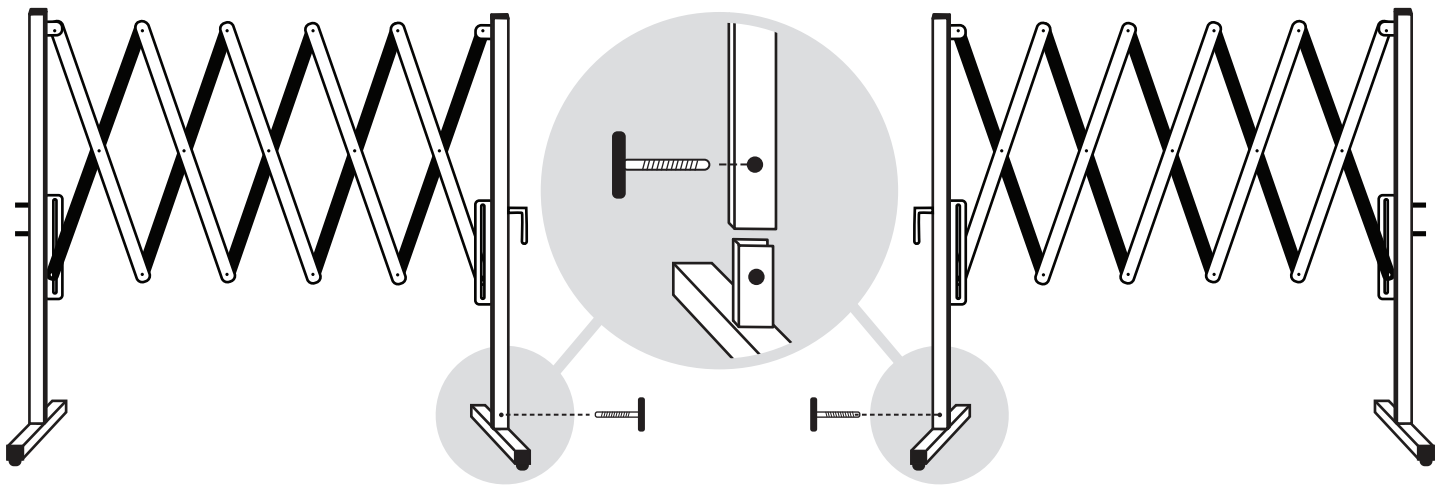

BLOCK-N-ROLL

(FOLDING GATE)

P: 1.800.830.0210
F: 1.800.310.4874

VERSARE
www.versare.com

3236 California St. NE
Minneapolis, MN 55418

1 UNSCREW AND REMOVE A FOOT FROM EACH BARRICADE

2 INSERT LEGS AND RE-SCREW INTO WHEELED BASE