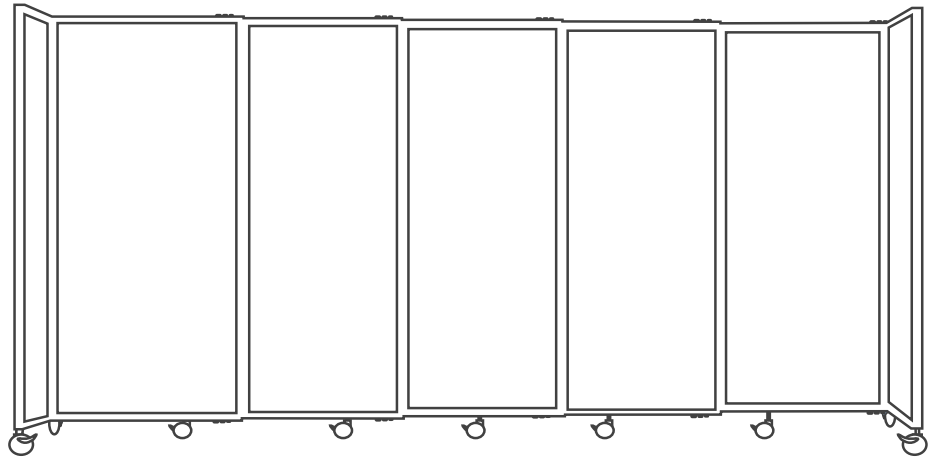

VERSARE

STRAIGHTWALL SLIDING PORTABLE PARTITION

Available in Fabric, Polycarbonate,
SoundSorb & Laminate

Wall-Mounted Option
Available

Exclusive telescoping hinge option keeps all panels in a straight line regardless of length

www.versare.com

855-647-6909

800-310-4874

Heights

- 7'6"
- 6'10"
- 6'0"
- 5'0"
- 4'0"

- 7'2"
 - 11'3"
 - 15'6"
 - 19'9"*
- Widths

* Wall-Mounted version

SPACE-SAVING...SIMPLIFIED.

Everyone appreciates a straight shooter. Maybe that's the reason the StraightWall is one of our most popular partitions. Featuring unique, telescoping hinges, this room divider maintains a perfectly straight line regardless of length. The smooth, sturdy hinge movement provides an ease of use not found on any other partition. The StraightWall's lightweight, aircraft aluminum frame stands apart from heavy, wobbly steel dividers found elsewhere on the market. Low-profile casters and full-sized end panels provide superior stability and safety than spring-loaded wheels and awkward railings found on rivals' partitions. We take pride in our engineering and are confident we offer a superior build quality at a lower price. Customize the StraightWall to seamlessly integrate with your environment! Choose from over 20 unique colors in pushpin-accepting fabric or try our SoundSorb recycled, felted acoustical material to dampen sound and control acoustics. Want a really unique look that can be quickly spray-cleaned? Our polycarbonate plastic panels are available in several colors and translucencies, while our woodgrain laminate options will add a touch of class to any location.