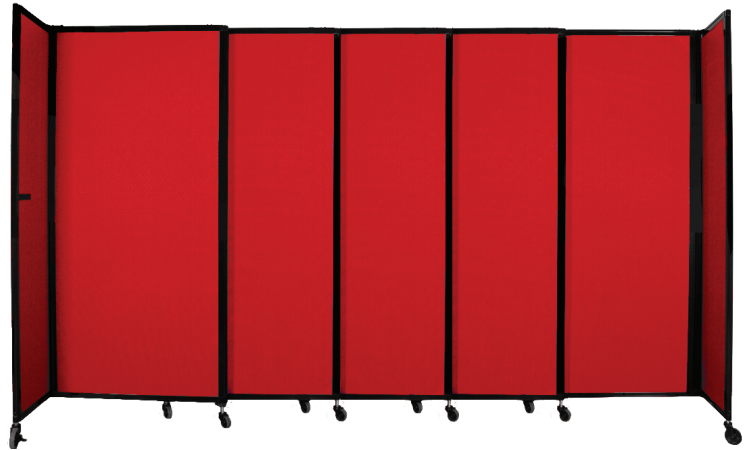

VERSARE

STRAIGHTWALL SLIDING PORTABLE PARTITION

Available in Fabric, Polycarbonate,
SoundSorb & Laminate

Wall-Mounted Option
Available

Exclusive telescoping hinge option keeps all panels in a straight line regardless of length

Increase stability and eliminate tripping hazards with full-sized end panels

Locking casters on each end panel can be quickly activated for stationary use

Lightweight aircraft aluminum frames are strong, durable and safer than steel dividers

www.versare.com

855-647-6909

800-310-4874

Heights

- 7'6"
- 6'10"
- 6'0"
- 5'0"
- 4'0"

- 7'2"
 - 11'3"
 - 15'6"
 - 19'9"*
- Widths

* Wall-Mounted version

SPACE-SAVING...SIMPLIFIED.

Everyone appreciates a straight shooter. Maybe that's the reason the StraightWall is one of our most popular partitions. Featuring unique, telescoping hinges, this room divider maintains a perfectly straight line regardless of length. The smooth, sturdy hinge movement provides an ease of use not found on any other partition. The StraightWall's lightweight, aircraft aluminum frame stands apart from heavy, wobbly steel dividers found elsewhere on the market. Low-profile casters and full-sized end panels provide superior stability and safety than spring-loaded wheels and awkward railings found on rivals' partitions. We take pride in our engineering and are confident we offer a superior build quality at a lower price. Customize the StraightWall to seamlessly integrate with your environment! Choose from over 20 unique colors in pushpin-accepting fabric or try our SoundSorb recycled, felted acoustical material to dampen sound and control acoustics. Want a really unique look that can be quickly spray-cleaned? Our polycarbonate plastic panels are available in several colors and translucencies, while our woodgrain laminate options will add a touch of class to any location.