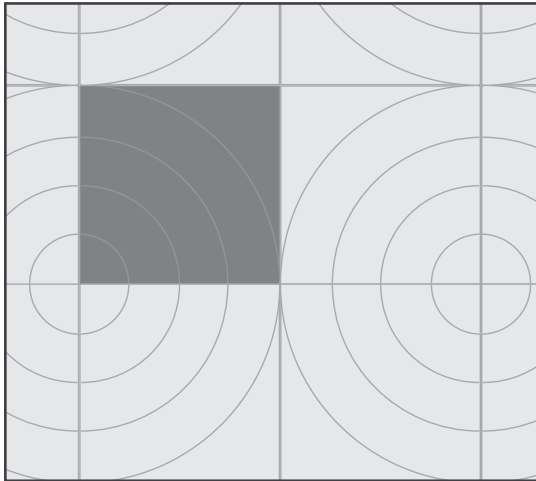

12" x 12" River (Beveled)

12" x 12" Shoreline (Beveled)

12" x 12" Blocks (Beveled)

24" x 24" Cloud (Beveled)

24" x 24" Cloud (Beveled)

12"/24" Mix (Beveled & Flat)

12" x 12" Squares (Flat)

Help enhance your focus and productivity while creating a bold focal point. SoundSorb Wall Blocks energize your space while dampening sound. The lightweight, wool-like texture is 100% recycled PET which contains at least 50% post-consumer recycled material (color dependent) and boasts eco-friendly production with NO wastewater, emissions or adhesive in production.

12" x 12" Squares

River
(Beveled)

Blocks
(Beveled)

Shoreline
(Beveled)

Square
(Flat)

24" x 24" Squares

Cloud
(Beveled)

Square
(Flat)