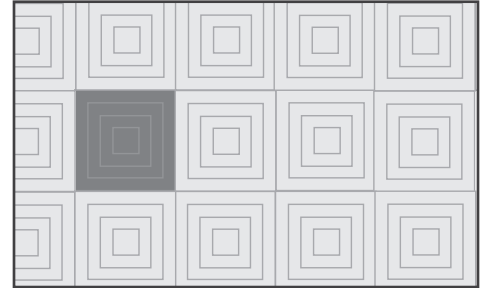

12" x 12" River (Beveled)

12" x 12" Shoreline (Beveled)

12" x 12" Blocks (Beveled)

24" x 24" Cloud (Beveled)

24" x 24" Cloud (Beveled)

12"/24" Mix (Beveled & Flat)

12" x 12" Squares (Flat)

Help enhance your focus and productivity while creating a bold focal point. SoundSorb Wall Blocks energize your space while dampening sound. The lightweight, wool-like texture is 100% recycled PET which contains at least 50% post-consumer recycled material (color dependent) and boasts eco-friendly production with NO wastewater, emissions or adhesive in production.

12" x 12" Squares

River
(Beveled)

Blocks
(Beveled)

Shoreline
(Beveled)

Square
(Flat)

24" x 24" Squares

Cloud
(Beveled)

Square
(Flat)