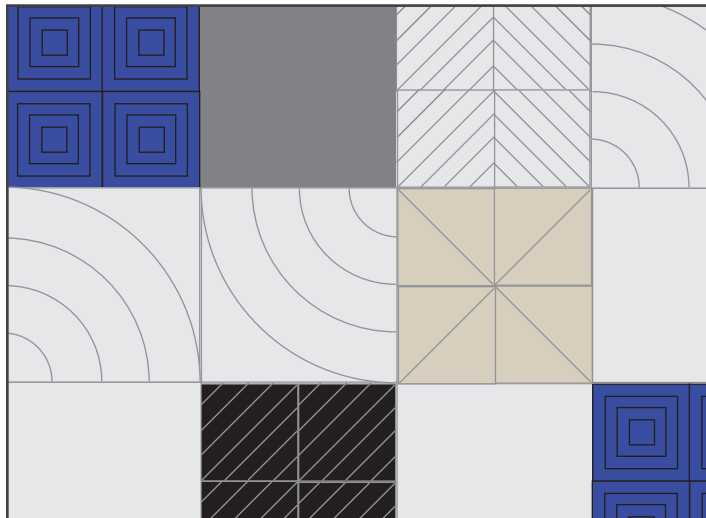

12" x 12" River (Beveled)

12" x 12" Shoreline (Beveled)

12" x 12" Blocks (Beveled)

24" x 24" Cloud (Beveled)

24" x 24" Cloud (Beveled)

12"/24" Mix (Beveled & Flat)

12" x 12" Squares (Flat)

Help enhance your focus and productivity while creating a bold focal point. SoundSorb Wall Blocks energize your space while dampening sound. The lightweight, wool-like texture is 100% recycled PET which contains at least 50% post-consumer recycled material (color dependent) and boasts eco-friendly production with NO wastewater, emissions or adhesive in production.

12" x 12" Squares

River
(Beveled)

Blocks
(Beveled)

Shoreline
(Beveled)

Square
(Flat)

24" x 24" Squares

Cloud
(Beveled)

Square
(Flat)

Fire Rating

Class A Fire Rated

VOC Emissions

None

Colors

Marble Gray

Dark Gray

Black