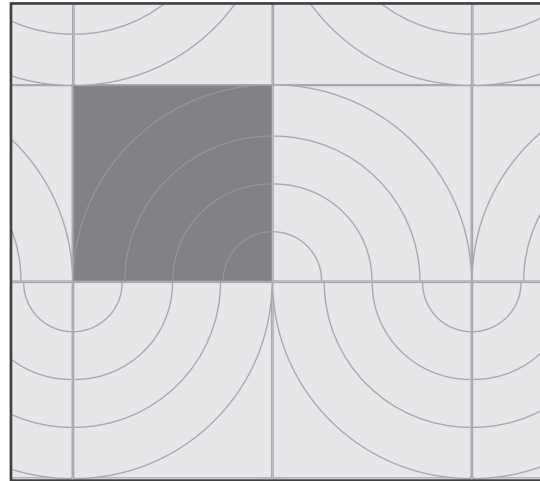

12" x 12" River (Beveled)

12" x 12" Shoreline (Beveled)

12" x 12" Blocks (Beveled)

24" x 24" Cloud (Beveled)

24" x 24" Cloud (Beveled)

12"/24" Mix (Beveled & Flat)

12" x 12" Squares (Flat)

Help enhance your focus and productivity while creating a bold focal point. SoundSorb Wall Blocks energize your space while dampening sound. The lightweight, wool-like texture is 100% recycled PET which contains at least 50% post-consumer recycled material (color dependent) and boasts eco-friendly production with NO wastewater, emissions or adhesive in production.

12" x 12" Squares

River
(Beveled)

Blocks
(Beveled)

Shoreline
(Beveled)

Square
(Flat)

24" x 24" Squares

Cloud
(Beveled)

Square
(Flat)