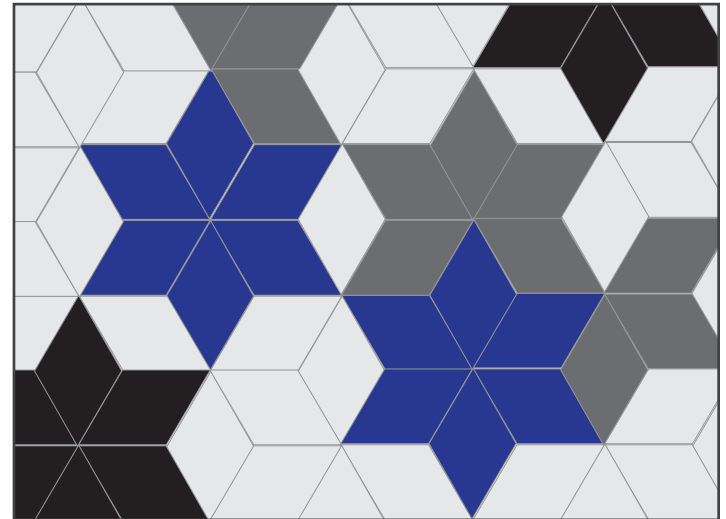

12" x 12" Canyon (Beveled)

12" x 20.8" Page Left, Page Right  
(Beveled), Rhomboid (Flat)

12" x 20.8" Rhomboid (Flat), 20.8" x 24" Hexagon (Flat)

12" x 20.8" Rhomboid (Flat)

12" x 20.8" Rhomboid (Flat)

12" x 20.8" Rhomboid (Flat), 20.8" x 24" Hexagon (Flat)

Help enhance your focus and productivity while creating a bold focal point. SoundSorb Wall Blocks energize your space while dampening sound. The lightweight, wool-like texture is 100% recycled PET which contains at least 50% post-consumer recycled material (color dependent) and boasts eco-friendly production with NO wastewater, emissions or adhesive in production.

### 12" x 20.8" Rhomboids

Rhomboid  
(Flat)

Canyon  
(Beveled)

Left  
(Beveled)

Right  
(Beveled)

	Metric	Standard	Thickness	Weight
Rhomboid (Flat & Beveled)	305 mm x 528 mm	12 in x 20.8 in	17 mm	.51 lbs