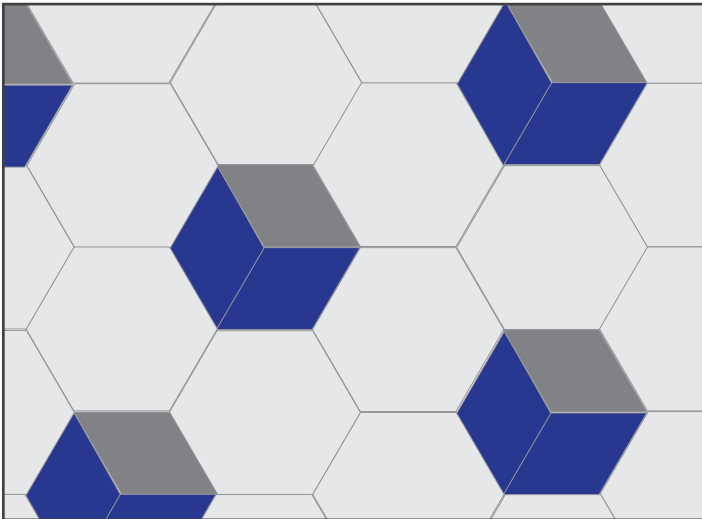

12" x 12" Canyon (Beveled)

12" x 20.8" Page Left, Page Right  
(Beveled), Rhomboid (Flat)

12" x 20.8" Rhomboid (Flat), 20.8" x 24" Hexagon (Flat)

12" x 20.8" Rhomboid (Flat)

12" x 20.8" Rhomboid (Flat)

12" x 20.8" Rhomboid (Flat), 20.8" x 24" Hexagon (Flat)

Help enhance your focus and productivity while creating a bold focal point. SoundSorb Wall Blocks energize your space while dampening sound. The lightweight, wool-like texture is 100% recycled PET which contains at least 50% post-consumer recycled material (color dependent) and boasts eco-friendly production with NO wastewater, emissions or adhesive in production.

### 12" x 20.8" Rhomboids

Rhomboid  
(Flat)

Canyon  
(Beveled)

Left  
(Beveled)

Right  
(Beveled)

	Metric	Standard	Thickness	Weight
Rhomboid (Flat & Beveled)	305 mm x 528 mm	12 in x 20.8 in	17 mm	.51 lbs