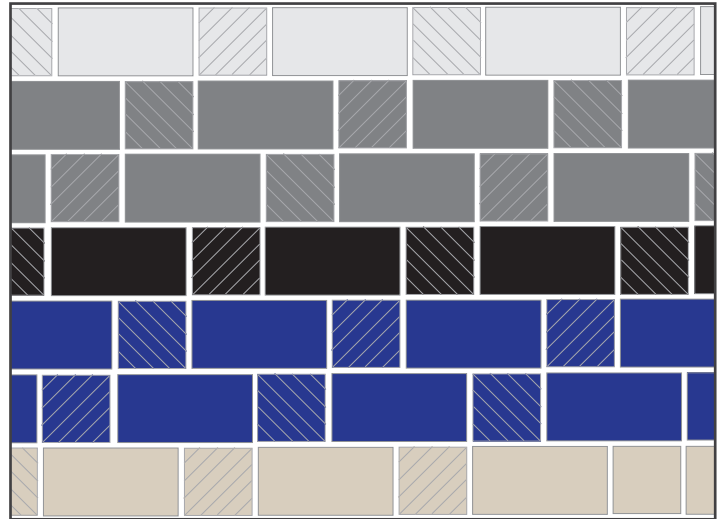

12" x 24" Rectangle (Flat)

12" x 24" Rectangle (Flat)

12" x 24" Rectangle (Flat), 12" x 12" Square (Flat), 24" x 24" Cloud (Beveled)

12" x 24" Rectangle (Flat), 12" x 12" River (Beveled)

12" x 24" Rectangle (Flat)

12" x 24" Rectangle (Flat)

Help enhance your focus and productivity while creating a bold focal point. SoundSorb Wall Blocks energize your space while dampening sound. The lightweight, wool-like texture is 100% recycled PET which contains at least 50% post-consumer recycled material (color dependent) and boasts eco-friendly production with NO wastewater, emissions or adhesive in production.

12" x 24" Rectangle

Rectangle
(Flat)

	Metric	Standard	Thickness	Weight
Rectangle (Flat)	305 mm x 610 mm	12 in x 24 in	17 mm	1.18 lbs

NRC Rating

NRC up to 0.60 (no air gap)

Fire Rating

Class A Fire Rated

VOC Emissions

None

Colors

Marble Gray

Dark Gray

Black

Blue

Beige

For installation please visit and download our Assembly Instructions at www.versare.com/downloads/