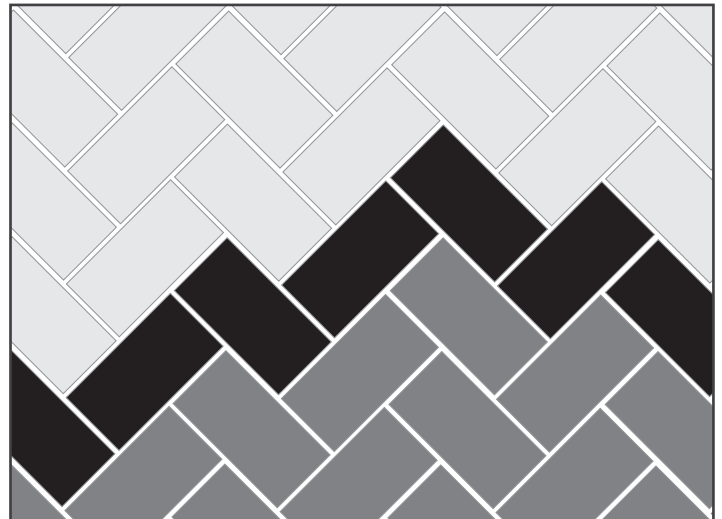

12" x 24" Rectangle (Flat)

12" x 24" Rectangle (Flat)

12" x 24" Rectangle (Flat), 12" x 12" Square (Flat), 24" x 24" Cloud (Beveled)

12" x 24" Rectangle (Flat), 12" x 12" River (Beveled)

12" x 24" Rectangle (Flat)

12" x 24" Rectangle (Flat)

Help enhance your focus and productivity while creating a bold focal point. SoundSorb Wall Blocks energize your space while dampening sound. The lightweight, wool-like texture is 100% recycled PET which contains at least 50% post-consumer recycled material (color dependent) and boasts eco-friendly production with NO wastewater, emissions or adhesive in production.