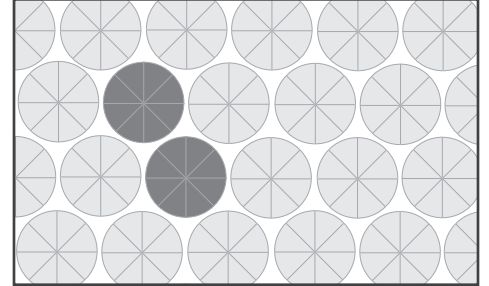

12" Chevron (Beveled)

12" Fan (Beveled)

12" Star (Beveled)

24" Circle (Flat), 24" x 24" Square (Flat),
20.8" x 24" Triangle (Flat)

12" Circle Mix (Beveled & Flat)

12" Circle, 24" Circle (Flat)

12" Circle, 24" Circle (Flat)

12" Circles

Fan
(Beveled)

Star
(Beveled)

Chevron
(Beveled)

Circle
(Flat)

24" Circles

Circle
(Flat)

	Metric	Standard	Thickness	Weight
Circle (Flat & Beveled)	305 mm	12 in	17 mm	.46 lbs
Circle (Flat)	610 mm	24 in	17 mm	1.86 lbs