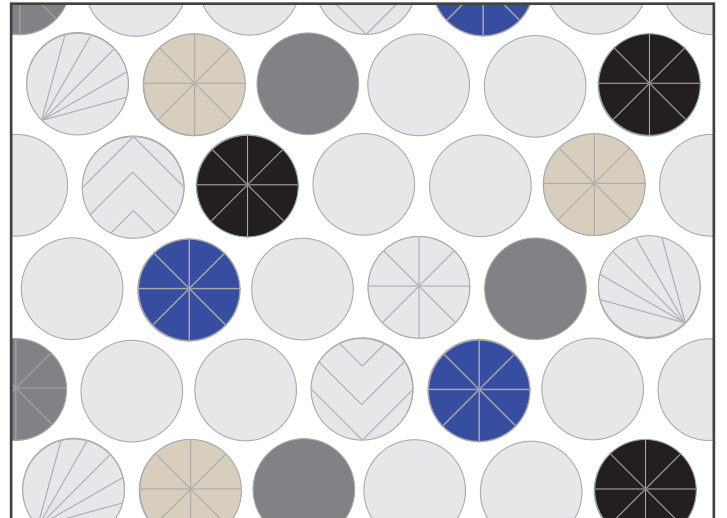

12" Chevron (Beveled)

12" Fan (Beveled)

12" Star (Beveled)

24" Circle (Flat), 24" x 24" Square (Flat),
20.8" x 24" Triangle (Flat)

12" Circle Mix (Beveled & Flat)

12" Circle, 24" Circle (Flat)

12" Circle, 24" Circle (Flat)

Help enhance your focus and productivity while creating a bold focal point. SoundSorb Wall Blocks energize your space while dampening sound. The lightweight, wool-like texture is 100% recycled PET which contains at least 50% post-consumer recycled material (color dependent) and boasts eco-friendly production with NO wastewater, emissions or adhesive in production.

12" Circles

Fan
(Beveled)

Star
(Beveled)

Chevron
(Beveled)

Circle
(Flat)

24" Circles

Circle
(Flat)

	Metric	Standard	Thickness	Weight
Circle (Flat & Beveled)	305 mm	12 in	17 mm	.46 lbs
Circle (Flat)	610 mm	24 in	17 mm	1.86 lbs

NRC Rating

NRC up to 0.60 (no air gap)

Fire Rating

Class A Fire Rated

VOC Emissions

None

Colors

Marble Gray