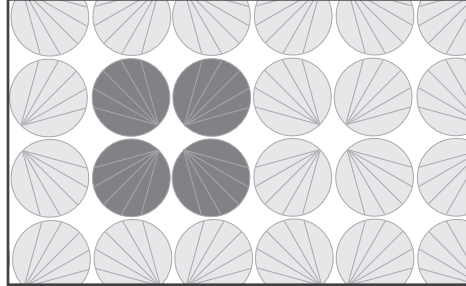

12" Chevron (Beveled)

12" Fan (Beveled)

12" Star (Beveled)

24" Circle (Flat), 24" x 24" Square (Flat),
20.8" x 24" Triangle (Flat)

12" Circle Mix (Beveled & Flat)

12" Circle, 24" Circle (Flat)

12" Circle, 24" Circle (Flat)

12" Circles

Fan
(Beveled)

Star
(Beveled)

Chevron
(Beveled)

Circle
(Flat)

24" Circles

Circle
(Flat)

	Metric	Standard	Thickness	Weight
Circle (Flat & Beveled)	305 mm	12 in	17 mm	.46 lbs
Circle (Flat)	610 mm	24 in	17 mm	1.86 lbs