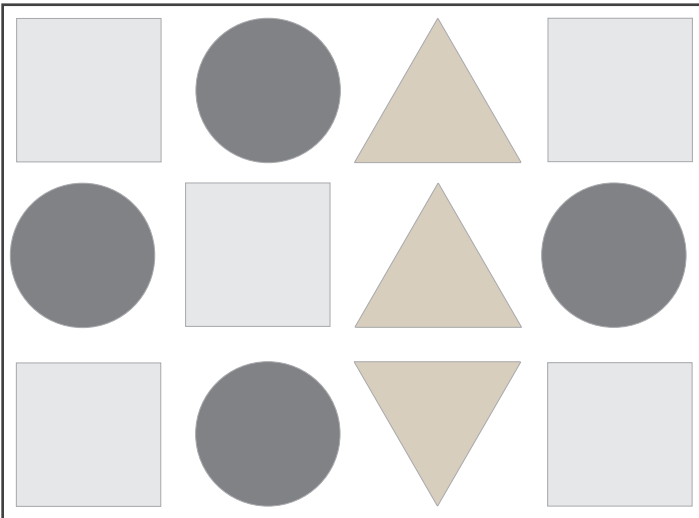

12" Chevron (Beveled)

12" Fan (Beveled)

12" Star (Beveled)

24" Circle (Flat), 24" x 24" Square (Flat),
20.8" x 24" Triangle (Flat)

12" Circle Mix (Beveled & Flat)

12" Circle, 24" Circle (Flat)

12" Circle, 24" Circle (Flat)

Help enhance your focus and productivity while creating a bold focal point. SoundSorb Wall Blocks energize your space while dampening sound. The lightweight, wool-like texture is 100% recycled PET which contains at least 50% post-consumer recycled material (color dependent) and boasts eco-friendly production with NO wastewater, emissions or adhesive in production.