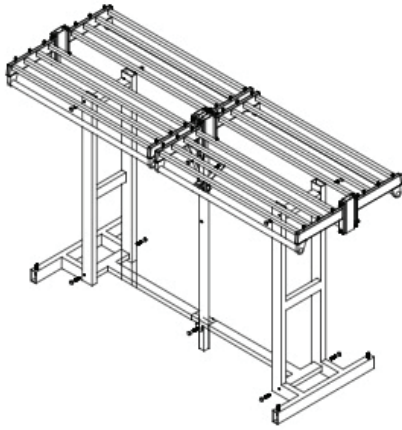

## Portable Folding Coat Rack Specifications

SKU	Height	Width	Depth	Color	Weight
4020001	48" Open 58" Closed	72" Open 18" Closed	26"	Black	98 lbs

SKU	Height	Width	Depth	Color	Weight
4020002	64" Open 84" Closed	72" Open 18" Closed	26"	Black	118 lbs

SKU	Height	Width	Depth	Color	Weight
4020003	64" Open 94" Closed	96" Open 18" Closed	26"	Black	138 lbs