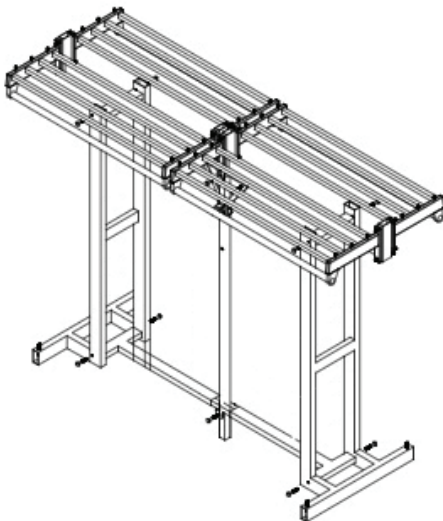

## Portable Folding Coat Rack Specifications

SKU	Height	Width	Depth	Color	Weight
4020001	48" Open 58" Closed	72" Open 18" Closed	26"	Black	98 lbs

SKU	Height	Width	Depth	Color	Weight
4020002	64" Open 84" Closed	72" Open 18" Closed	26"	Black	118 lbs

SKU	Height	Width	Depth	Color	Weight
4020003	64" Open 94" Closed	96" Open 18" Closed	26"	Black	138 lbs