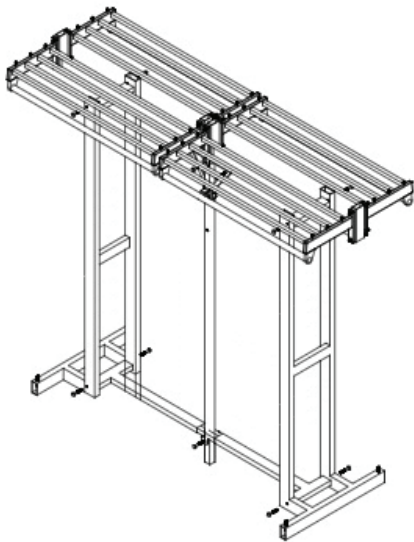

## Portable Folding Coat Rack Specifications

SKU	Height	Width	Depth	Color	Weight
4020001	48" Open 58" Closed	72" Open 18" Closed	26"	Black	98 lbs

SKU	Height	Width	Depth	Color	Weight
4020002	64" Open 84" Closed	72" Open 18" Closed	26"	Black	118 lbs

SKU	Height	Width	Depth	Color	Weight
4020003	64" Open 94" Closed	96" Open 18" Closed	26"	Black	138 lbs