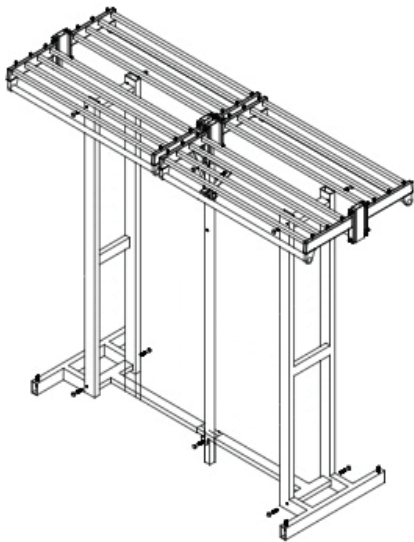

## Portable Folding Coat Rack Specifications

| SKU     | Height                 | Width                  | Depth | Color | Weight |
|---------|------------------------|------------------------|-------|-------|--------|
| 4020001 | 48" Open<br>58" Closed | 72" Open<br>18" Closed | 26"   | Black | 98 lbs |

| SKU     | Height                 | Width                  | Depth | Color | Weight  |
|---------|------------------------|------------------------|-------|-------|---------|
| 4020002 | 72" Open<br>84" Closed | 72" Open<br>18" Closed | 26"   | Black | 118 lbs |

| SKU     | Height                 | Width                  | Depth | Color | Weight  |
|---------|------------------------|------------------------|-------|-------|---------|
| 4020003 | 72" Open<br>94" Closed | 96" Open<br>18" Closed | 26"   | Black | 138 lbs |