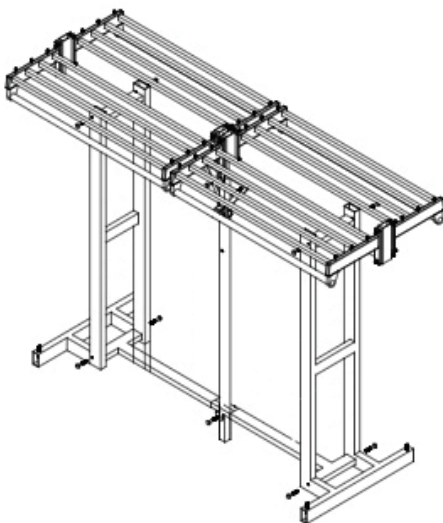

## Portable Folding Coat Rack Specifications

| SKU     | Height                 | Width                  | Depth | Color | Weight |
|---------|------------------------|------------------------|-------|-------|--------|
| 4020001 | 48" Open<br>58" Closed | 72" Open<br>18" Closed | 26"   | Black | 98 lbs |

| SKU     | Height                 | Width                  | Depth | Color | Weight  |
|---------|------------------------|------------------------|-------|-------|---------|
| 4020002 | 72" Open<br>84" Closed | 72" Open<br>18" Closed | 26"   | Black | 118 lbs |

| SKU     | Height                 | Width                  | Depth | Color | Weight  |
|---------|------------------------|------------------------|-------|-------|---------|
| 4020003 | 72" Open<br>94" Closed | 96" Open<br>18" Closed | 26"   | Black | 138 lbs |