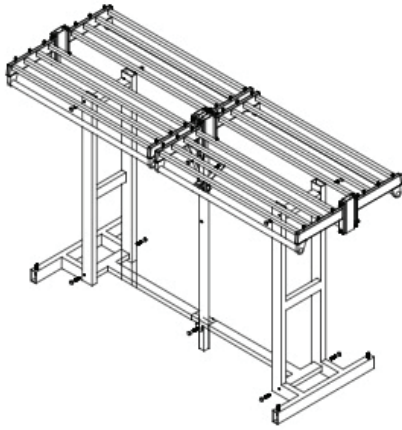

## Portable Folding Coat Rack Specifications

| SKU     | Height                 | Width                  | Depth | Color | Weight |
|---------|------------------------|------------------------|-------|-------|--------|
| 4020001 | 48" Open<br>58" Closed | 72" Open<br>18" Closed | 26"   | Black | 98 lbs |

| SKU     | Height                 | Width                  | Depth | Color | Weight  |
|---------|------------------------|------------------------|-------|-------|---------|
| 4020002 | 72" Open<br>84" Closed | 72" Open<br>18" Closed | 26"   | Black | 118 lbs |

| SKU     | Height                 | Width                  | Depth | Color | Weight  |
|---------|------------------------|------------------------|-------|-------|---------|
| 4020003 | 72" Open<br>94" Closed | 96" Open<br>18" Closed | 26"   | Black | 138 lbs |