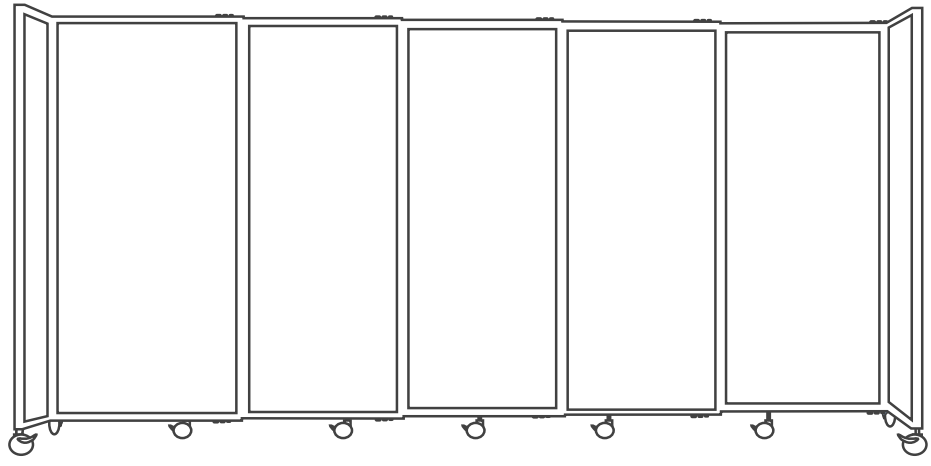

VERSARE

STRAIGHTWALL SLIDING PORTABLE PARTITION

Available in Fabric, Polycarbonate,
SoundSorb & Laminate

Wall-Mounted Option
Available

Exclusive telescoping hinge option keeps all panels in a straight line regardless of length

www.versare.com

800-830-0210

800-310-4874

Heights

- 7'6"
- 6'10"
- 6'0"
- 5'0"
- 4'0"

- 7'2"
 - 11'3"
 - 15'6"
 - 19'9"*
- Widths

* Wall-Mounted version

SPACE-SAVING...SIMPLIFIED.

Everyone appreciates a straight shooter. Maybe that's the reason the StraightWall is one of our most popular partitions. Featuring unique, telescoping hinges, this room divider maintains a perfectly straight line regardless of length. The smooth, sturdy hinge movement provides an ease of use not found on any other partition. The StraightWall's lightweight, aircraft aluminum frame stands apart from heavy, wobbly steel dividers found elsewhere on the market. Low-profile casters and full-sized end panels provide superior stability and safety than spring-loaded wheels and awkward railings found on rivals' partitions. We take pride in our engineering and are confident we offer a superior build quality at a lower price. Customize the StraightWall to seamlessly integrate with your environment! Choose from over 20 unique colors in pushpin-accepting fabric or try our SoundSorb recycled, felted acoustical material to dampen sound and control acoustics. Want a really unique look that can be quickly spray-cleaned? Our polycarbonate plastic panels are available in several colors and translucencies, while our woodgrain laminate options will add a touch of class to any location.