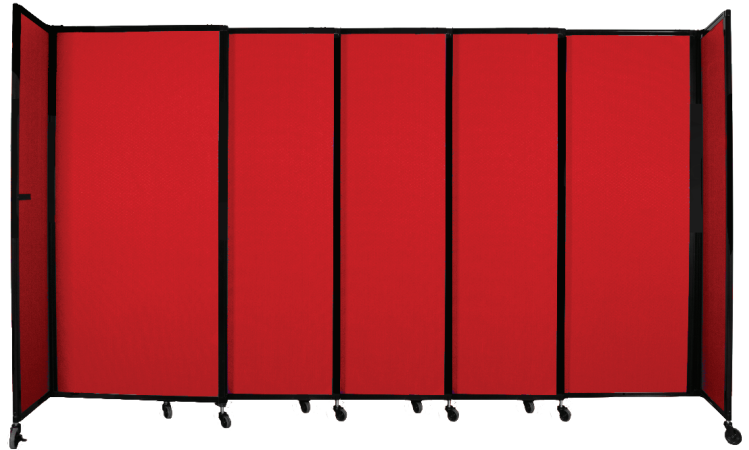

VERSARE

STRAIGHTWALL SLIDING PORTABLE PARTITION

Available in Fabric, Polycarbonate,
SoundSorb & Laminate

Wall-Mounted Option
Available

Exclusive telescoping hinge option keeps all panels in a straight line regardless of length

Increase stability and eliminate tripping hazards with full-sized end panels

Locking casters on each end panel can be quickly activated for stationary use

Lightweight aircraft aluminum frames are strong, durable and safer than steel dividers

www.versare.com

800-830-0210

800-310-4874

Heights

- 7'6"
- 6'10"
- 6'0"
- 5'0"
- 4'0"

- 7'2"
 - 11'3"
 - 15'6"
 - 19'9"*
- Widths

* Wall-Mounted version

SPACE-SAVING...SIMPLIFIED.

Everyone appreciates a straight shooter. Maybe that's the reason the StraightWall is one of our most popular partitions. Featuring unique, telescoping hinges, this room divider maintains a perfectly straight line regardless of length. The smooth, sturdy hinge movement provides an ease of use not found on any other partition. The StraightWall's lightweight, aircraft aluminum frame stands apart from heavy, wobbly steel dividers found elsewhere on the market. Low-profile casters and full-sized end panels provide superior stability and safety than spring-loaded wheels and awkward railings found on rivals' partitions. We take pride in our engineering and are confident we offer a superior build quality at a lower price. Customize the StraightWall to seamlessly integrate with your environment! Choose from over 20 unique colors in pushpin-accepting fabric or try our SoundSorb recycled, felted acoustical material to dampen sound and control acoustics. Want a really unique look that can be quickly spray-cleaned? Our polycarbonate plastic panels are available in several colors and translucencies, while our woodgrain laminate options will add a touch of class to any location.