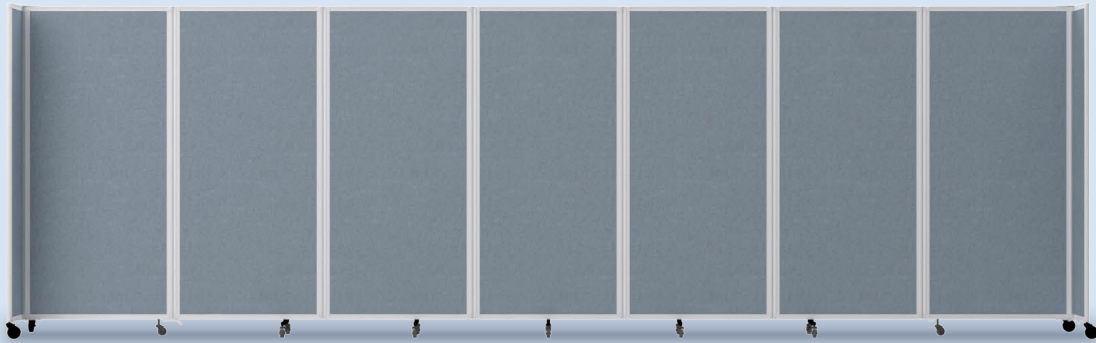

ROOM DIVIDER 360[®]

Create dedicated spaces, add privacy and reduce noise, even in large areas. The Room Divider 360 Folding Partition features a patented 360-degree hinge that gives it a full range of movement—and you unparalleled flexibility.

- **PORTABLE.** Lightweight, with wheels for easy transport.
- **STURDY.** Aluminum construction and stabilizing end panels.
- **EASY TO INSTALL.** Toolless assembly—and no permit required.

AVAILABLE IN:
Fabric, Polycarbonate,
SoundSorb & Laminate.

TO LEARN MORE:

Scan the code | Call 855.647.6909 | Email sales@versare.com

HEIGHTS:	4'0"		5'0"		6'0"		6'10"		7'6"
WIDTHS:	8'6"		14'0"		19'6"		25'0"		30'6"

TAME YOUR OPEN SPACE

Separate large areas with a partition that extends up to 36". Configure it as a straight line, or in a C or L shape to fit your space. Opt for the wall-mounted version to create a semi-permanent structure—no construction or permits needed.

Select from numerous materials to match your décor, including durable, easy-to-clean polycarbonate, or choose the custom print option to reinforce your brand.

360° HINGE

STABILIZING
END PANEL

LOCKING
CASTERS