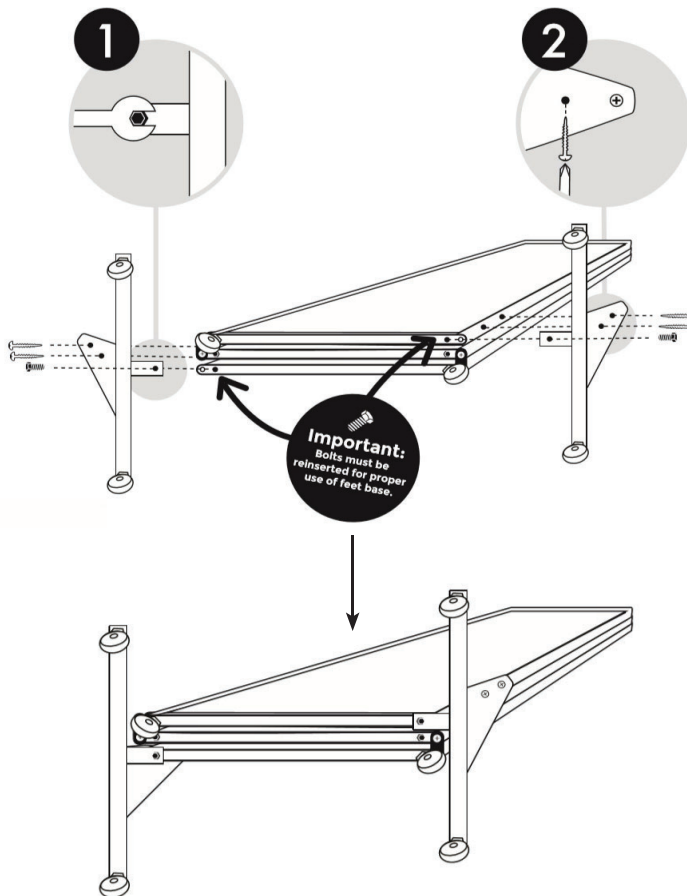

Quick Wall Folding

Assembly Instructions

Tools and hardware included:

Feet

Screws

Bolts

1.

Remove two bolts. Then attach feet base with **bolts first**, screws second.

Assembly complete!

We hope you enjoy your new Quick Wall Folding with wheels!

For questions regarding your Quick Wall Folding with wheels please contact us at
1-855-457-1473 or
customerservice@versare.com