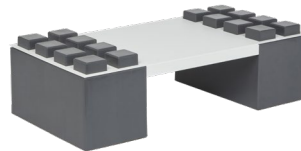

### Can I run power through my EverBlock Wall?

Each 12" EverBlock contains 2 cable channels that allow you to run power cables, create illumination with LED lighting strips, or stabilize larger creations. 6" EverBlocks contain one channel that aligns with one of the 12" block channels. Holes are 0.5" in diameter and can accommodate most conduit and cabling.

## Accessories

Create openings with lintels or door kits for privacy, or make shelving and desks for your office or living space. No tools are required.

48" Lintel

24" Shelf

Half Piece for 72" Shelf

48" Desk Top