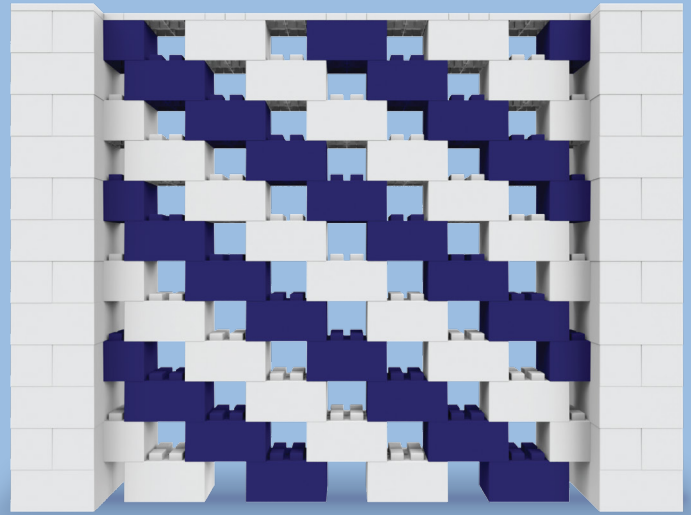

EVERBLOCK® MODULAR SOLUTION

Separate space with a modular system that's as fun as it is functional. Our EverBlock wall kits are flexible enough to fit almost any commercial, educational or residential space—and so easy to assemble even young kids can use them.

TO LEARN MORE:
Scan the code | Call 855.647.6909 | Email sales@versare.com

EVERBLOCK® WALL KIT

HEIGHTS

4' | 5' | 6' | 7'

WIDTHS

5' | 6' | 7' | 8'
9' | 10' | 11' | 12'

HOW THE EVERBLOCK® SOLUTION WORKS

Opt for a pre-configured EverBlock wall kit, or work with a Versare product specialist to design your project—if you can dream it, we can design it! Structures are constructed to be stable and self-supporting, and require no permitting. Suitable for indoor and outdoor use.

- **FLEXIBLE.** Modular, lightweight construction and easy-to-reconfigure design lets you move or add on to structures as your requirements change.
- **FUN.** Mix and match 16 colors to add some whimsy to your design—or opt for a custom color to match your brand or environment.
- **EASY TO INSTALL.** Toolless assembly requires only minimal skill (and no permit.)
- **CLEANABLE.** Blocks are easy to clean with a mild soap and a non-abrasive cloth or sponge.